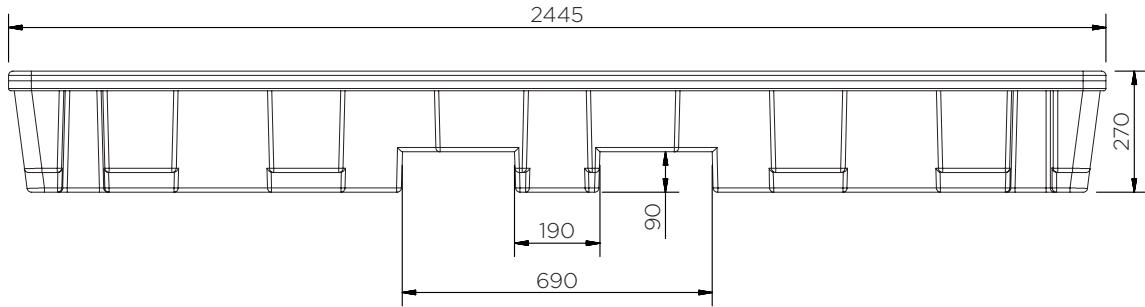

4 Drum In-Line Spill Pallet

Technical Data

To select a colour, replace 'XXX' with one of the following:

060: ● 061: ●

Colour	H x W x D (mm)	Platform (mm)	Weight (kg)	Capacity (l)	Max. load (kg)	DIBt
SJ-100-XXX ● ●	270 x 2445 x 660	40 x 790 x 590 (3)	34	235	1250	-
SJ-100-060/D ●				220*	1000	Z.40.22-380

*Measured to underside of platform

4 Drum In-Line Spill Pallet

Technical Data

4 Drum In-Line Spill Pallet

Technical Data

SJ-100-XXX

Pieces per pallet	6
20' container	42
40' high cube container	84
13.6 m trailer	133