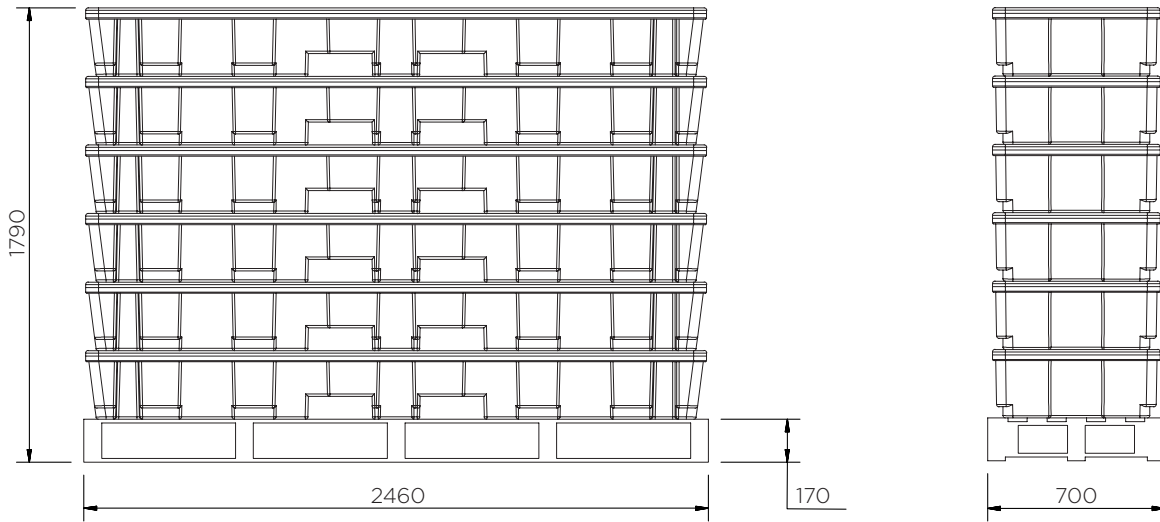

4 Drum In-Line Spill Pallet

Technical Data

To select a colour, replace 'XXX' with one of the following:

060: ● 061: ●

Colour	H x W x D (mm)	Platform (mm)	Weight (kg)	Capacity (l)	Max. load (kg)	DIBt
SJ-100-XXX ● ●	270 x 2445 x 660	40 x 790 x 590 (3)	34	235	1250	-
SJ-100-060/D ●				220*	1000	Z.40.22-380

*Measured to underside of platform

4 Drum In-Line Spill Pallet

Technical Data

4 Drum In-Line Spill Pallet

Technical Data

SJ-100-XXX

Pieces per pallet	6
20' container	42
40' high cube container	84
13.6 m trailer	133