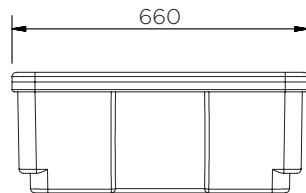

4 Drum In-Line Spill Pallet

Technical Data

To select a colour, replace 'XXX' with one of the following:

060: ● 061: ●

Colour	H x W x D (mm)	Platform (mm)	Weight (kg)	Capacity (l)	Max. load (kg)	DIBt
SJ-100-XXX ● ●	270 x 2445 x 660	40 x 790 x 590 (3)	34	235	1250	-
SJ-100-060/D ●				220*	1000	Z.40.22-380

*Measured to underside of platform

4 Drum In-Line Spill Pallet

Technical Data

4 Drum In-Line Spill Pallet

Technical Data

SJ-100-XXX

Pieces per pallet	6
20' container	42
40' high cube container	84
13.6 m trailer	133