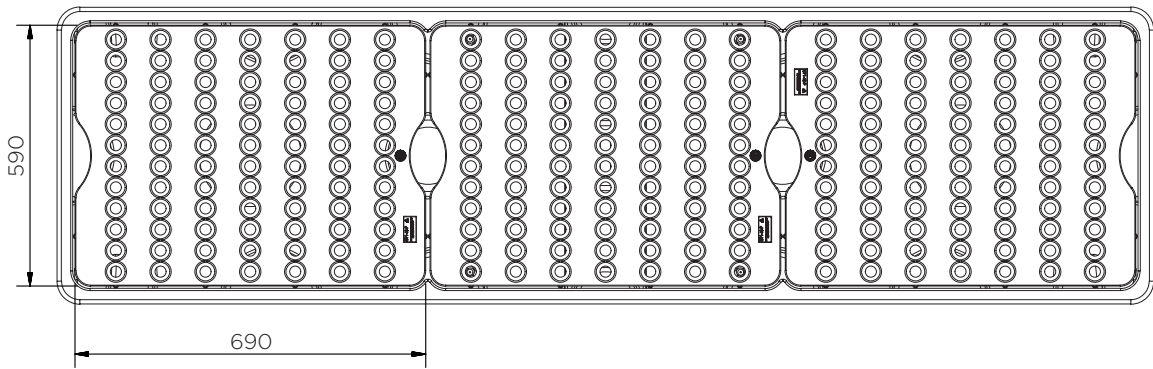

4 Drum In-Line Spill Pallet

Technical Data

To select a colour, replace 'XXX' with one of the following:

060: ● 061: ●

Colour	H x W x D (mm)	Platform (mm)	Weight (kg)	Capacity (l)	Max. load (kg)	DIBt
SJ-100-XXX ● ●	270 x 2445 x 660	40 x 790 x 590 (3)	34	235	1250	-
SJ-100-060/D ●				220*	1000	Z.40.22-380

*Measured to underside of platform

4 Drum In-Line Spill Pallet

Technical Data

4 Drum In-Line Spill Pallet

Technical Data

SJ-100-XXX

Pieces per pallet	6
20' container	42
40' high cube container	84
13.6 m trailer	133