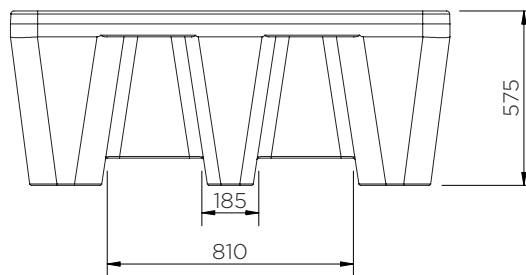

Double IBC Spill Pallet

Technical Data

To select a colour, replace 'XXX' with one of the following:

003: ●● 004: ●

Colour	H x W x D (mm)	Platform (mm)	Weight (kg)	Capacity (l)	Max. load (kg)	DIBt
SJ-500-XXX ●●	575 x 2450 x 1450	50 x 1340 x 1160 (2)	119	1130	2000 per side	-
SJ-500-004/D ●				1000*		Z-40.22-451

*Measured to underside of platform

Double IBC Spill Pallet

Technical Data

Double IBC Spill Pallet

Technical Data

SJ-500-XXX

Pieces per pallet	4
20' container	10
40' high cube container	20
13.6 m trailer	36

The information is to our best knowledge true and accurate but all recommendations or suggestions are made without guarantee.