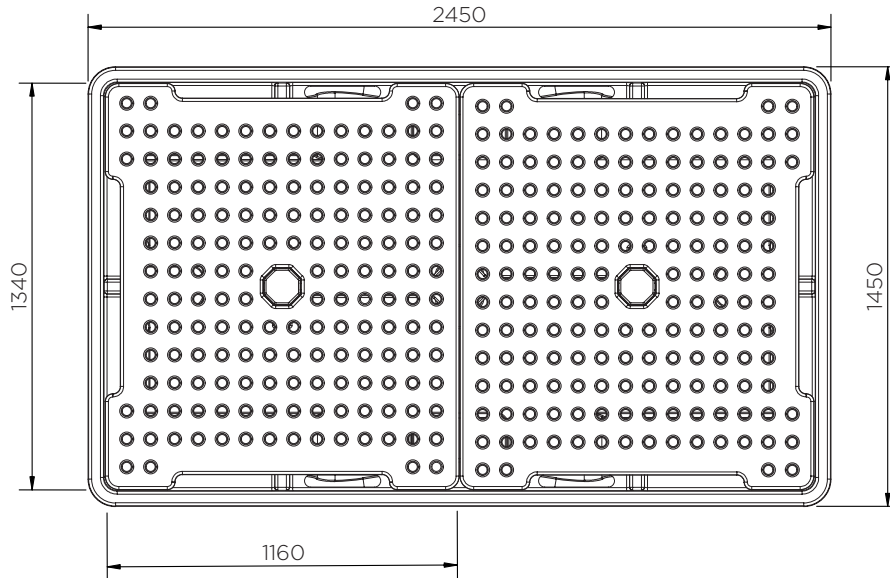

Double IBC Spill Pallet

Technical Data

To select a colour, replace 'XXX' with one of the following:

003: ●● 004: ●

Colour	H x W x D (mm)	Platform (mm)	Weight (kg)	Capacity (l)	Max. load (kg)	DIBt
SJ-500-XXX ●●	575 x 2450 x 1450	50 x 1340 x 1160 (2)	119	1130	2000 per side	-
SJ-500-004/D ●				1000*		Z-40.22-451

*Measured to underside of platform

Double IBC Spill Pallet

Technical Data

Double IBC Spill Pallet

Technical Data

SJ-500-XXX

Pieces per pallet	4
20' container	10
40' high cube container	20
13.6 m trailer	36

The information is to our best knowledge true and accurate but all recommendations or suggestions are made without guarantee.