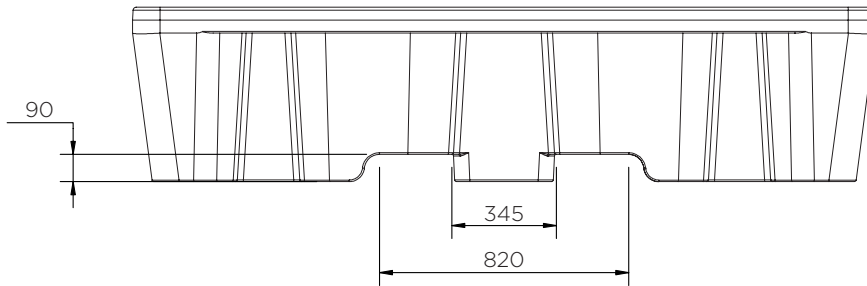

Double IBC Spill Pallet

Technical Data

To select a colour, replace 'XXX' with one of the following:

003: ●● 004: ●

Colour	H x W x D (mm)	Platform (mm)	Weight (kg)	Capacity (l)	Max. load (kg)	DIBt
SJ-500-XXX ●●	575 x 2450 x 1450	50 x 1340 x 1160 (2)	119	1130	2000 per side	-
SJ-500-004/D ●				1000*		Z-40.22-451

*Measured to underside of platform

Double IBC Spill Pallet

Technical Data

Double IBC Spill Pallet

Technical Data

SJ-500-XXX

Pieces per pallet	4
20' container	10
40' high cube container	20
13.6 m trailer	36

The information is to our best knowledge true and accurate but all recommendations or suggestions are made without guarantee.