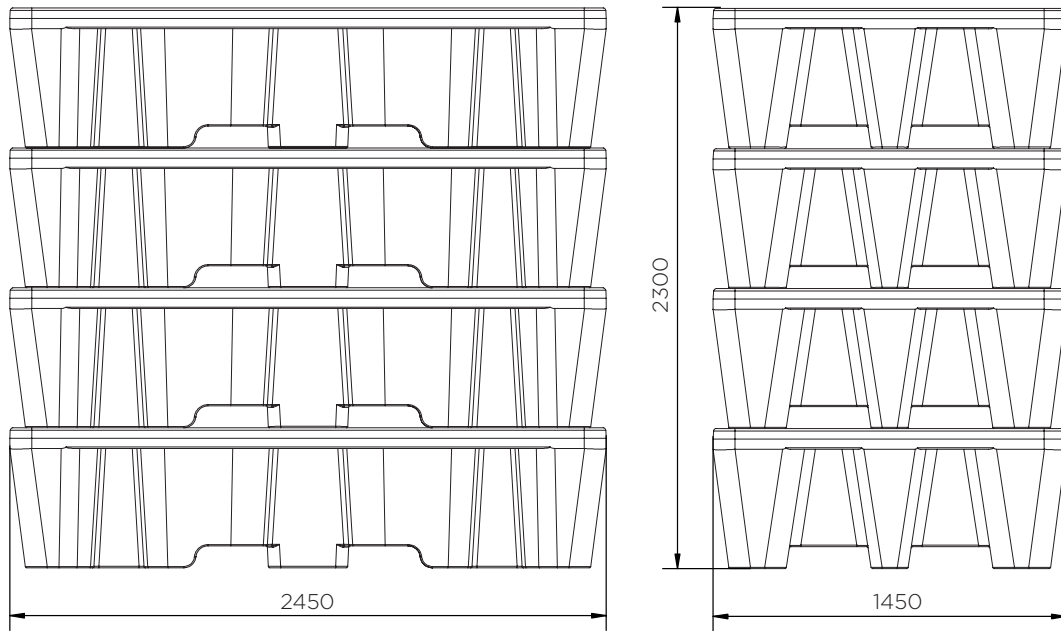

Double IBC Spill Pallet

Technical Data

To select a colour, replace 'XXX' with one of the following:

003: ●● 004: ●

Colour	H x W x D (mm)	Platform (mm)	Weight (kg)	Capacity (l)	Max. load (kg)	DIBt
SJ-500-XXX ●●	575 x 2450 x 1450	50 x 1340 x 1160 (2)	119	1130	2000 per side	-
SJ-500-004/D ●				1000*		Z-40.22-451

*Measured to underside of platform

Double IBC Spill Pallet

Technical Data

Double IBC Spill Pallet

Technical Data

SJ-500-XXX

Pieces per pallet	4
20' container	10
40' high cube container	20
13.6 m trailer	36

The information is to our best knowledge true and accurate but all recommendations or suggestions are made without guarantee.