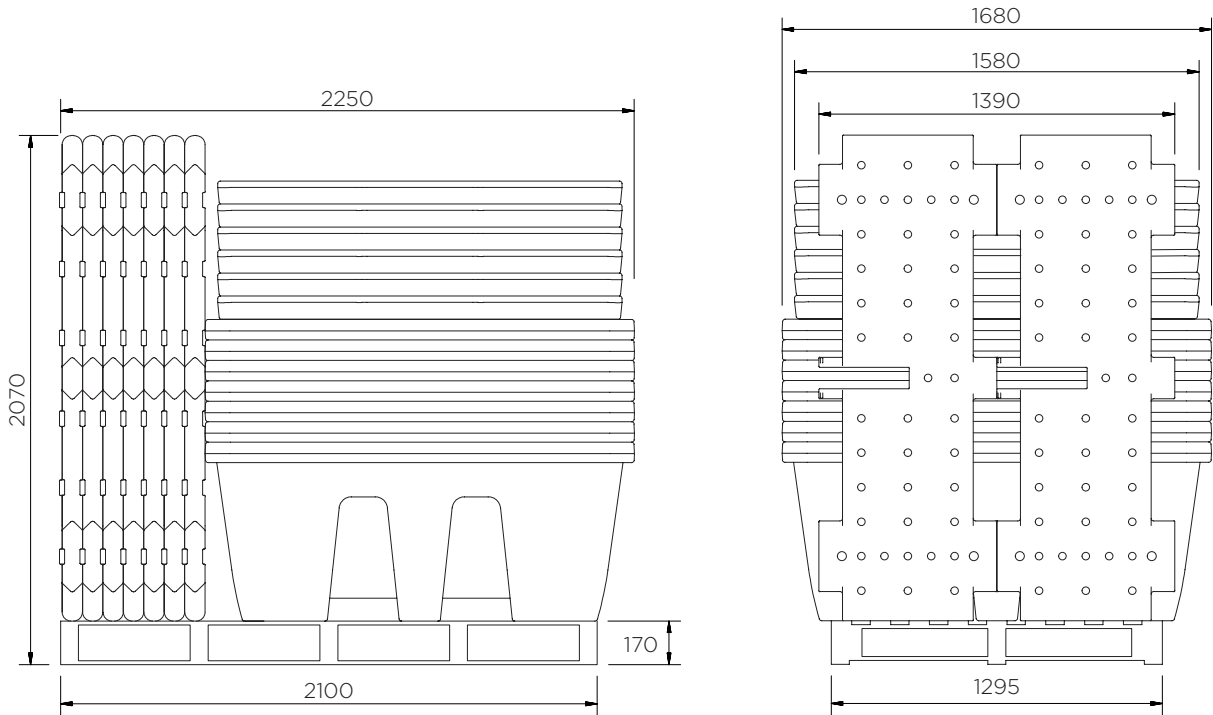

Nestable Single IBC Spill Pallet

Technical Data

SJ-510-XXX

Pieces per pallet	7
20' container	21
40' high cube container	49
13.6 m trailer	56

The information is to our best knowledge true and accurate but all recommendations or suggestions are made without guarantee.