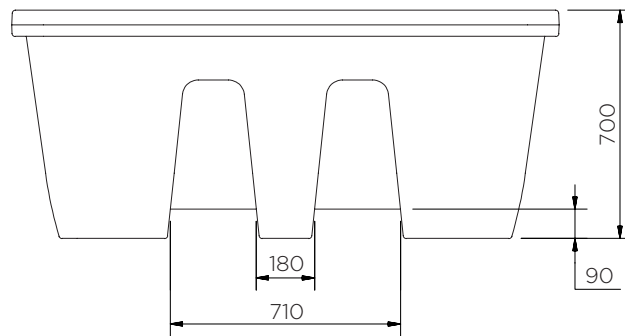

# Nestable Single IBC Spill Pallet

Technical Data

To select a colour, replace 'XXX' with one of the following:

001: ●● 002: ●

Colour	H x W x D (mm)	Platform (mm)	Weight (kg)	Capacity (l)	Max. load (kg)	DIBt
SJ-510-XXX ●●	700 x 1680 x 1680	90 x 1585 x 1585	86	1260	2500	-
SJ-510-002/D ●				1000*	2000	Z-40.22-451

\*Measured to underside of platform

# Nestable Single IBC Spill Pallet

Technical Data