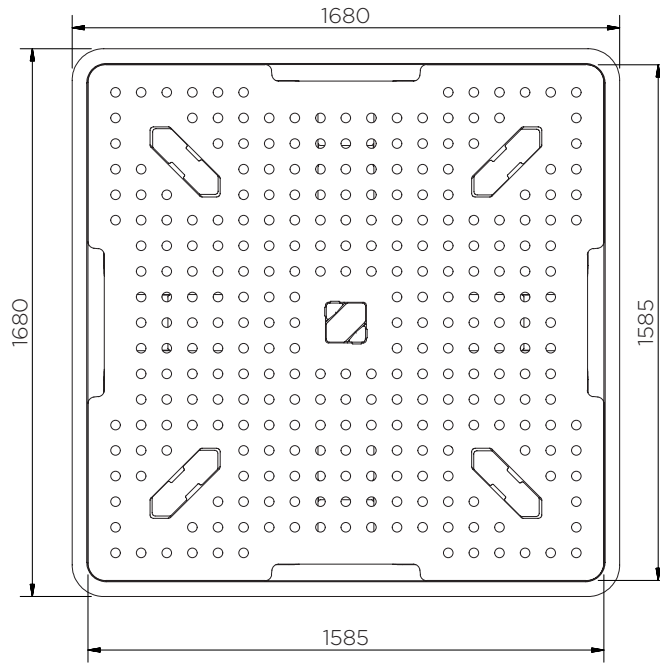

# Nestable Single IBC Spill Pallet

Technical Data

To select a colour, replace 'XXX' with one of the following:

001: ●● 002: ●

Colour	H x W x D (mm)	Platform (mm)	Weight (kg)	Capacity (l)	Max. load (kg)	DIBt
SJ-510-XXX ●●	700 x 1680 x 1680	90 x 1585 x 1585	86	1260	2500	-
SJ-510-002/D ●				1000*	2000	Z-40.22-451

\*Measured to underside of platform

# Nestable Single IBC Spill Pallet

Technical Data